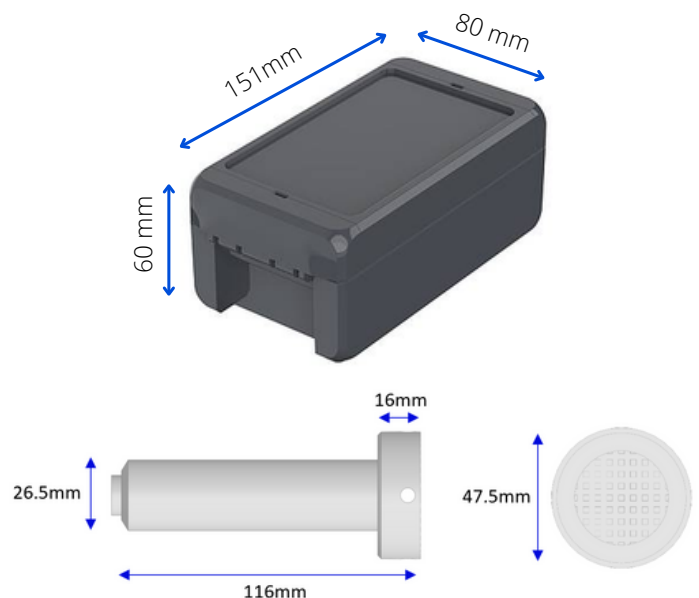

Physical Specification

Materials	Enclosure - ABS Polycarbonate Plastic Water Level Sensor - Stainless Steel or optional polycarbonate
Dimensions	Enclosure - 151L x 80 W x 60 mm H Water Level Sensor - 110 H x 26.6 mm Diameter Buoy - 550 L x 550 W x 145 mm H
Weight	Sensor box with 5m cable - 3kg Buoy - 4.5 kg
IP Rating	Enclosure - IP68 rated housing Water Level Sensor - IP68

Communication

Nanosatellite	- 2 -16 messages per day - Median latency of 2.5hr by June 2022 and 30 min by December 2022
GPS	GNSS for geolocation and tracking
Integration	Third-Party Integration Webhook, TCP or HTTPS

Additional Options Rain Gauge, Flow

Warranty 12 Months from date of purchase

Dimensions Drawings