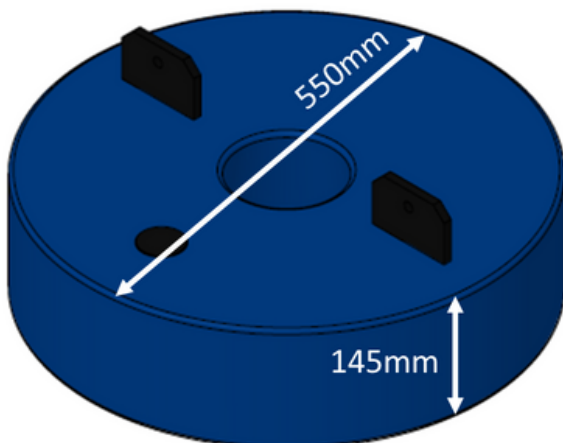

Physical Specification

Materials	Enclosure - ABS Polycarbonate Plastic Water Level Sensor - Stainless Steel or optional polycarbonate
Dimensions	Enclosure - 151L x 80 W x 60 mm H Water Level Sensor - 110 H x 26.6 mm Diameter Buoy - 550 L x 550 W x 145 mm H
Weight	Sensor box with 5m cable - 3kg Buoy - 4.5 kg
IP Rating	Enclosure - IP68 rated housing Water Level Sensor - IP68

Communication

Nanosatellite	- 2 -16 messages per day - Median latency of 2.5hr by June 2022 and 30 min by December 2022
GPS	GNSS for geolocation and tracking
Integration	Third-Party Integration Webhook, TCP or HTTPS

Additional Options Rain Gauge, Flow

Warranty 12 Months from date of purchase

Dimensions Drawings