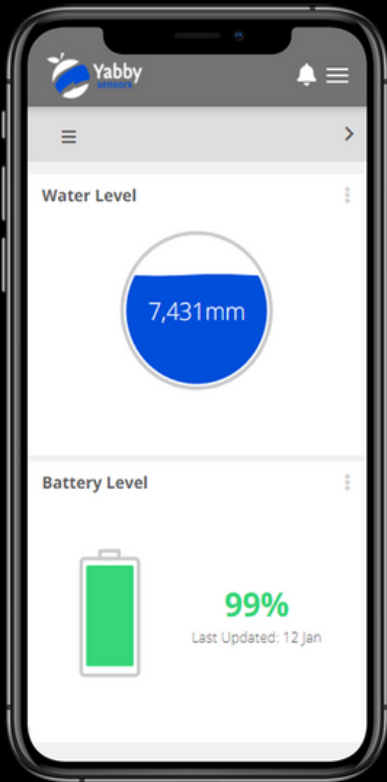

Extra inputs available to add a rain gauge or flow

Precision pressure transducer for accurate water level monitoring

Weatherproof, compact and ultra-rugged IP68 housing with easy to opening clip seals rather than screws

Flexible power options - 4 x AA batteries with up to 8 years battery life or wired to permanent power

High-precision GPS

www.theyabby.com.au

Physical Specification

Materials	Enclosure - ABS Polycarbonate Plastic Water Level Sensor - Stainless Steel or optional polycarbonate
Dimensions	Enclosure - 151L x 80 W x 60 mm H Water Level Sensor - 110 H x 26.6 mm Diameter Buoy - 550 L x 550 W x 145 mm H
Weight	Sensor box with 5m cable - 3kg Buoy - 4.5 kg
IP Rating	Enclosure - IP68 rated housing Water Level Sensor - IP68

Communication

Nanosatellite	- 2 -16 messages per day - Median latency of 2.5hr by June 2022 and 30 min by December 2022
GPS	GNSS for geolocation and tracking
Integration	Third-Party Integration Webhook, TCP or HTTPS

Additional Options Rain Gauge, Flow

Warranty 12 Months from date of purchase

Dimensions Drawings

Yabby Platform

FEATURES

Monitor environmental sensors and device locations and parameters

Configure sample rates, device outputs and variable alerts